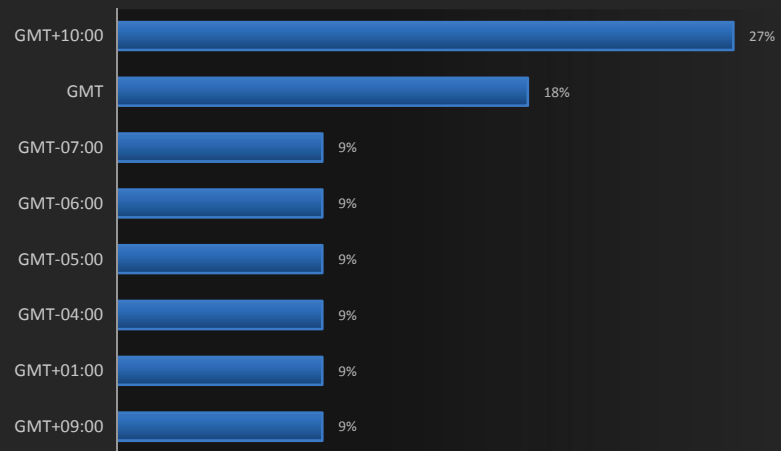

Audience Profile Analysis: Top Keywords

Audience Distribution by Date of Last Tweet

Audience by # Followers

Audience Klout Score Distribution

Highest Klout Score	80.3
Average Klout Score	39.4
Lowest Klout Score	12.9

Top Klout Topics

Audience Distribution by Time Zone (Relative to GMT)

Top Time Zones: Total Audience

Top Time Zones: All Influencers