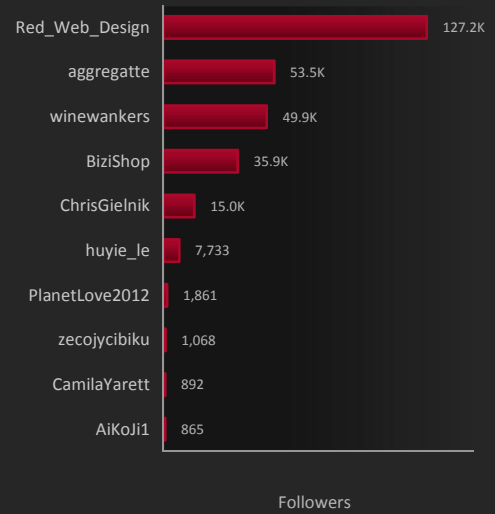

AUDIENCE SUMMARY

33,014

Followers

10,000

Followers in this Report

On average, your audience is followed by 30 people and follows 96 people.

100% of your audience has between 0 and 100 followers.

Your audience is included in other Twitter users' lists an average of 0 times. The top 1% has been listed an average of 0 times.

Audience Profile Analysis: Top Keywords

Audience Distribution by Date of Last Tweet

Audience by # Followers

Audience Klout Score Distribution

Highest Klout Score	80.3
Average Klout Score	39.4
Lowest Klout Score	12.9

Top Klout Topics

Audience Distribution by Time Zone (Relative to GMT)

Top Time Zones: Total Audience

Top Time Zones: All Influencers