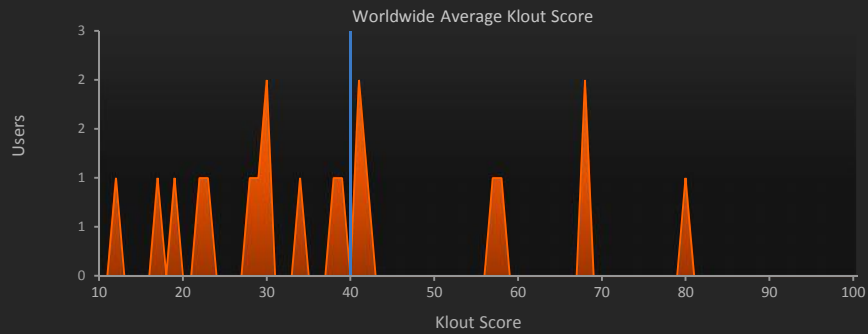

AUDIENCE SUMMARY

33,014

Followers

10,000

Followers in this Report

On average, your audience is followed by 30 people and follows 96 people.

100% of your audience has between 0 and 100 followers.

Your audience is included in other Twitter users' lists an average of 0 times. The top 1% has been listed an average of 0 times.

Audience Profile Analysis: Top Keywords

Audience Distribution by Date of Last Tweet

Audience by # Followers

Audience Klout Score Distribution

Highest Klout Score	80.3
Average Klout Score	39.4
Lowest Klout Score	12.9

Top Klout Topics

Audience Distribution by Time Zone (Relative to GMT)

Top Time Zones: Total Audience

Top Time Zones: All Influencers