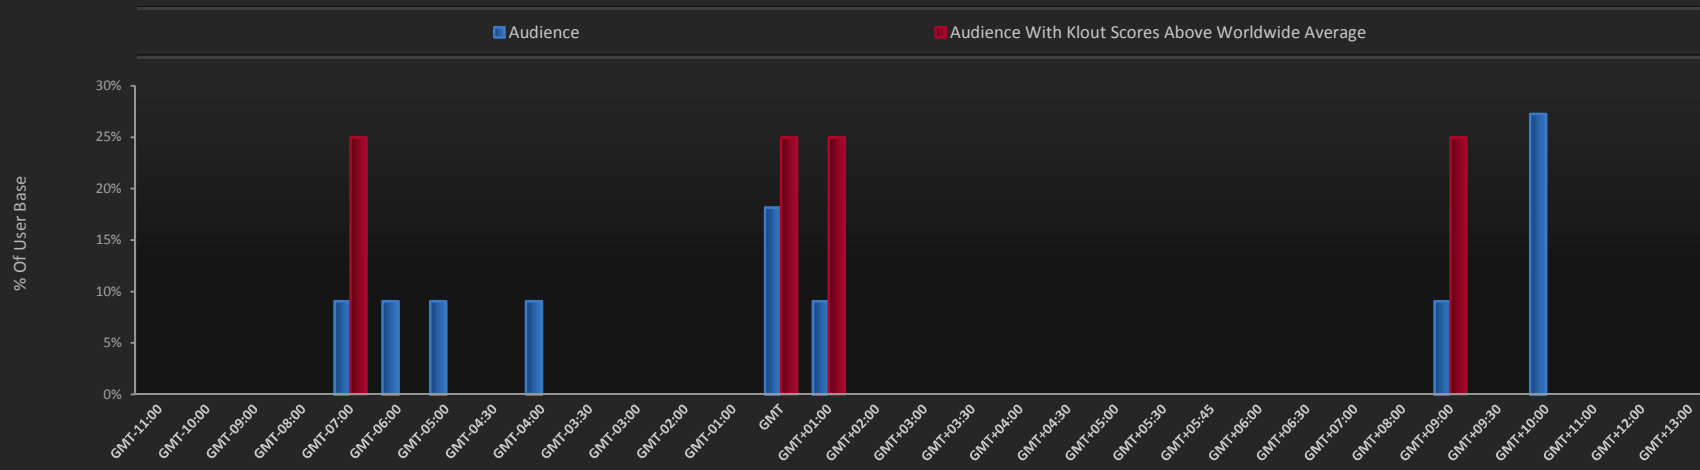

AUDIENCE SUMMARY

33,014

Followers

10,000

Followers in this Report

On average, your audience is followed by 30 people and follows 96 people.

100% of your audience has between 0 and 100 followers.

Your audience is included in other Twitter users' lists an average of 0 times. The top 1% has been listed an average of 0 times.

Audience Profile Analysis: Top Keywords

Audience Distribution by Date of Last Tweet

Audience by # Followers

Audience Klout Score Distribution

Highest Klout Score	80.3
Average Klout Score	39.4
Lowest Klout Score	12.9

Top Klout Topics

Audience Distribution by Time Zone (Relative to GMT)

Top Time Zones: Total Audience

Top Time Zones: All Influencers