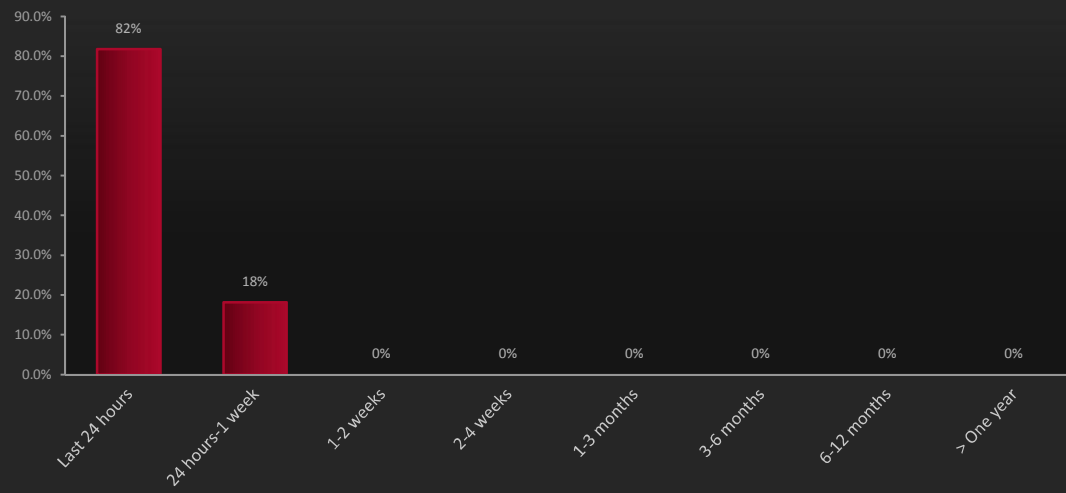

AUDIENCE SUMMARY

33,014

Followers

10,000

Followers in this Report

On average, your audience is followed by 30 people and follows 96 people.

100% of your audience has between 0 and 100 followers.

Your audience is included in other Twitter users' lists an average of 0 times. The top 1% has been listed an average of 0 times.

Audience Profile Analysis: Top Keywords

Audience Distribution by Date of Last Tweet

Audience by # Followers

Audience Klout Score Distribution

Highest Klout Score	80.3
Average Klout Score	39.4
Lowest Klout Score	12.9