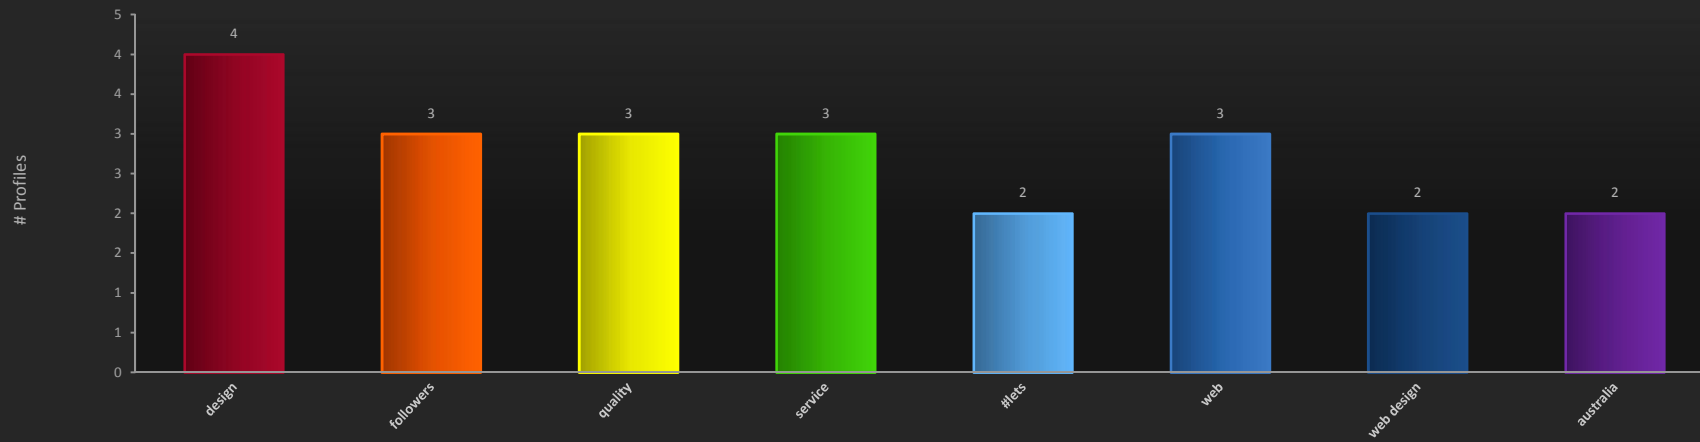

AUDIENCE SUMMARY

33,014

Followers

10,000

Followers in this Report

On average, your audience is followed by 30 people and follows 96 people.

100% of your audience has between 0 and 100 followers.

Your audience is included in other Twitter users' lists an average of 0 times. The top 1% has been listed an average of 0 times.

Audience Profile Analysis: Top Keywords

Audience Distribution by Date of Last Tweet

Audience by # Followers

Audience Klout Score Distribution

Highest Klout Score	80.3
Average Klout Score	39.4
Lowest Klout Score	12.9