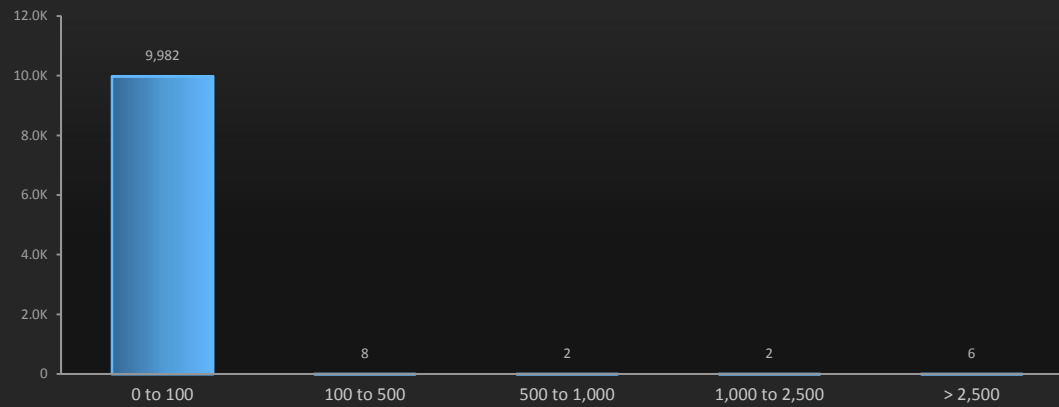

(Lifetime)

You	Audience (Avg)
249	13

On average, your audience tweets 0.0 times per day.

Klout Score

You	Audience (Avg)
29.7	39.4

40% of your total followers are above the Worldwide Klout Score of 40.

Audience Follower Distribution

AUDIENCE SUMMARY

33,014

Followers

10,000

Followers in this Report

On average, your audience is followed by 30 people and follows 96 people.

100% of your audience has between 0 and 100 followers.

Your audience is included in other Twitter users' lists an average of 0 times. The top 1% has been listed an average of 0 times.

Audience Profile Analysis: Top Keywords

Audience Distribution by Date of Last Tweet

Audience by # Followers

Audience Klout Score Distribution

Highest Klout Score	80.3
Average Klout Score	39.4
Lowest Klout Score	12.9