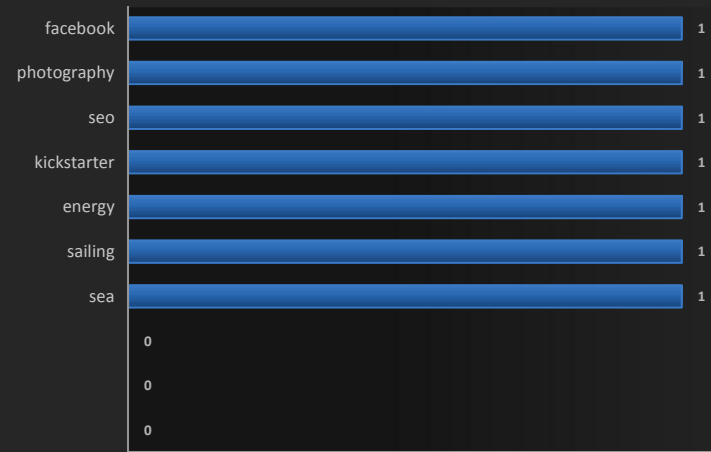

Audience Profile Analysis: Top Keywords

Audience Distribution by Date of Last Tweet

Audience by # Followers

Audience Klout Score Distribution

Highest Klout Score	80.3
Average Klout Score	39.4
Lowest Klout Score	12.9

Top Klout Topics

Audience Distribution by Time Zone (Relative to GMT)

Top Time Zones: Total Audience

Top Time Zones: All Influencers