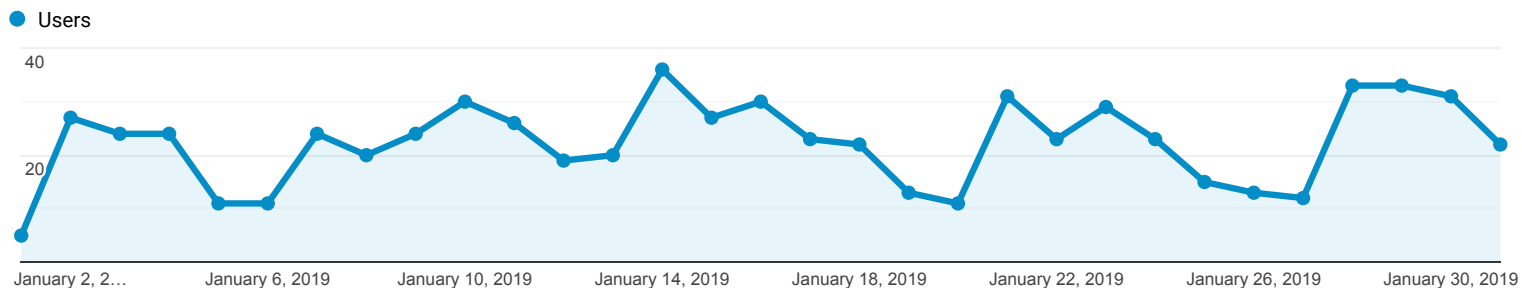

## Audience Overview

Organic Traffic  
74.97% Users

Jan 1, 2019 - Jan 31, 2019

### Overview

■ New Visitor ■ Returning Visitor

Country	Users	% Users
1. United Kingdom	484	76.46%
2. United States	19	3.00%
3. Spain	10	1.58%
4. France	9	1.42%
5. Australia	8	1.26%
6. India	7	1.11%
7. Germany	6	0.95%
8. Ireland	5	0.79%
9. Belgium	4	0.63%
10. Greece	4	0.63%