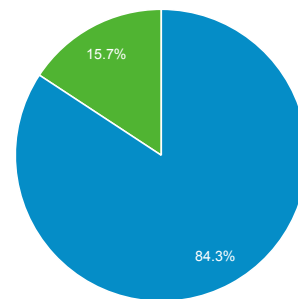

## Audience Overview

Organic Traffic  
74.97% Users

Jan 1, 2019 - Jan 31, 2019

### Overview

■ New Visitor ■ Returning Visitor

Country	Users	% Users
1. United Kingdom	484	76.46%
2. United States	19	3.00%
3. Spain	10	1.58%
4. France	9	1.42%
5. Australia	8	1.26%
6. India	7	1.11%
7. Germany	6	0.95%
8. Ireland	5	0.79%
9. Belgium	4	0.63%
10. Greece	4	0.63%